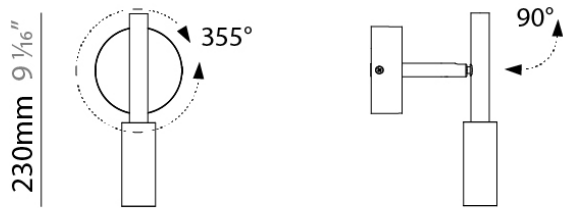

PROJECT	
TYPE	
NOTES	
QUANTITY	
DATE	

TUBINO SURFACE

D82333-CHA

GENERAL

Series: Tubino
Brand: Panzeri
Division: Design
Mounting Type: Surface
Mounting Location: Ceiling
Subcategory: Spots

PHYSICAL

Shape: Cylinder
Diameter (mm): 40
Diameter (in): 1 4/7
Height (mm): 230
Height (in): 9 1/16
Extension (mm): 150
Extension (in): 5 7/8
Light Distribution: Adjustable / Direct
Weight (kg): 0.62
Weight (lbs): 1.37
Diffuser: Polycarbonate - Opal
Fixture Material: Aluminum Die Cast

ELECTRICAL

Lamp Type: LED
Input Wattage (W): 6.5
Total Output Wattage (W): 6
Dimming: Tri-Mode (Non-Dimming and Phase Dimming (120Vac only) and 0-10V Dimming)
Driver Included: Yes
Driver Location: Integrated
Driver Type: Constant Current
Driver Class: Class 2
Input Voltage (V): 120 - 277
Constant Current (mA): 350
Upon Request: (Not included, see components) Remote: 0-10Vdc dimming / phase dimming @120Vac only / 277Vac

LED

Color Temperature (°K): 2700
Max. Delivered Lumen (lm): 339
Nominal Lumen (lm): 475
CRI: >80 CRI
Efficiency (%): 71.429
Efficacy (lm/w): 57.69
Lamp Life (hrs): 80000

OPTICAL

Adjustability: Rotational 355°; Tilt 90°

RATINGS AND CERTIFICATIONS

Certified By: CSA Certified to UL and CSA Standards
IP rating: IP20

Ø104mm 4 1/8"

150mm 5 7/8"