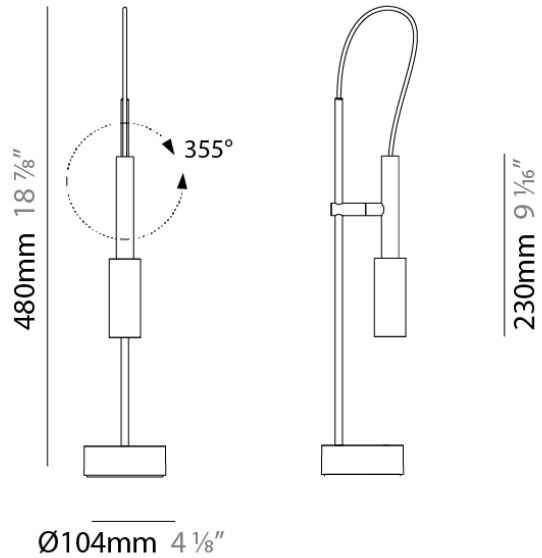

PROJECT	
TYPE	
NOTES	
QUANTITY	
DATE	

TUBINO SURFACE

D82333-CHA

GENERAL

Series: Tubino
 Brand: Panzeri
 Division: Design
 Mounting Type: Surface
 Mounting Location: Ceiling
 Subcategory: Spots

PHYSICAL

Shape: Cylinder
 Diameter (mm): 40
 Diameter (in): 1 4/7
 Height (mm): 230
 Height (in): 9 1/16
 Extension (mm): 150
 Extension (in): 5 7/8
 Light Distribution: Adjustable / Direct
 Weight (kg): 0.62
 Weight (lbs): 1.37
 Diffuser: Polycarbonate - Opal
 Fixture Material: Aluminum Die Cast

Series: Tubino
 Subseries: Tubino
 Brand: Panzeri
 Division: Design
 Mounting Type: Portable
 Mounting Location: Table
 Subcategory: Task

PHYSICAL

Shape: Cylinder
 Diameter (mm): 104
 Diameter (in): 4 1/8
 Height (mm): 480
 Height (in): 18 7/8
 Light Distribution: Adjustable / Direct
 Weight (kg): 1.42
 Weight (lbs): 3.13
 Diffuser: Opal - Polycarbonate
 Fixture Material: Aluminum / Brass / Steel

OPTICAL

Adjustability: Rotational 355°

RATINGS AND CERTIFICATIONS

Certified By: CSA Certified to UL and CSA Standards
 IP rating: IP20

PROJECT	
TYPE	
NOTES	
QUANTITY	
DATE	

TUBINO PLUS PORTABLE

D84378-GRF

GENERAL

Series: Tubino
 Subseries: Tubino Plus
 Brand: Panzeri
 Division: Design
 Mounting Type: Portable
 Mounting Location: Table
 Subcategory: Task

PHYSICAL

Shape: Cylinder
 Diameter (mm): 104
 Diameter (in): 4 1/8
 Height (mm): 480
 Height (in): 18 7/8
 Light Distribution: Adjustable / Direct
 Weight (kg): 1.42
 Weight (lbs): 3.13
 Diffuser: Opal - Polycarbonate
 Fixture Material: Aluminum / Brass / Steel
 Cable Details: Bordeaux Cloth Cable