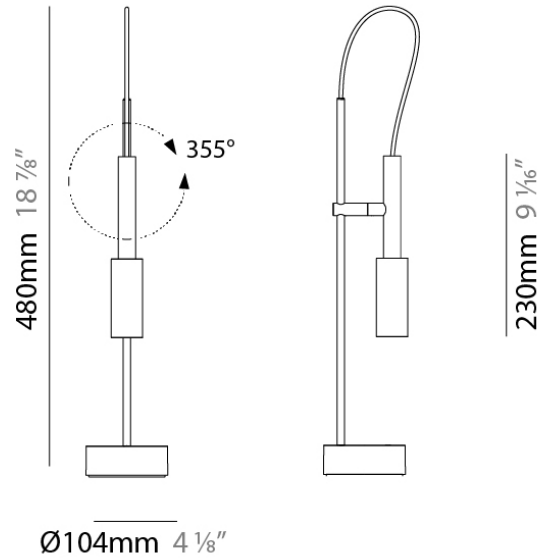

PROJECT	
TYPE	
NOTES	
QUANTITY	
DATE	

TUBINO PLUS PORTABLE

D84378-GRF

GENERAL

Series: Tubino
Subseries: Tubino Plus
Brand: Panzeri
Division: Design
Mounting Type: Portable
Mounting Location: Table
Subcategory: Task

PHYSICAL

Shape: Cylinder
Diameter (mm): 104
Diameter (in): 4 1/8
Height (mm): 480
Height (in): 18 7/8
Light Distribution: Adjustable / Direct
Weight (kg): 1.42
Weight (lbs): 3.13
Diffuser: Opal - Polycarbonate
Fixture Material: Aluminum / Brass / Steel
Cable Details: Bordeaux Cloth Cable

ELECTRICAL

Lamp Type: LED
Input Wattage (W): 6.5
Dimming: Non-Dimmable
Driver Location: Inline Transformer Plug
Input Voltage (V): 120

LED

Color Temperature (°K): 2700
Max. Delivered Lumen (lm): 339
Nominal Lumen (lm): 475
CRI: >90 CRI
Lamp Life (hrs): 80000

OPTICAL

Adjustability: Rotational 355°

RATINGS AND CERTIFICATIONS

Certified By: CSA Certified to UL and CSA Standards
IP rating: IP20